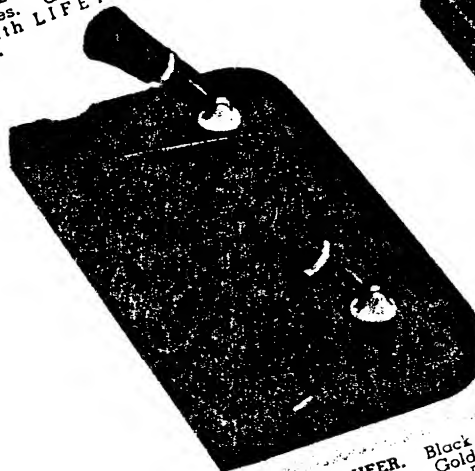

S249 BUFER. Black Carrara. 3 3/4 x 7 inches. Gold trim. With two LIFETIME Pens $20.00.